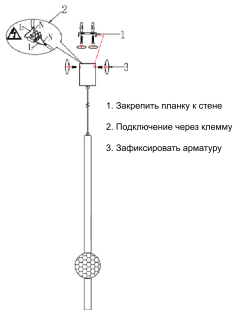

Specification of installation

In order to ensure safety use, please notice the following items:

- Read and understand the whole Specification.
- Suitable for the use of 220-240V and 50-60Hz.
- Must be installed on the fixed places and be checked annually
- Please wear gloves as instalment and avoid rot on the surface of plaeting.
- **Please turn off** the lighting source by soft cloth as cleaning prohibited to use of rotted detergent.
- Please connect with the local sales service center when there are any abnormality.